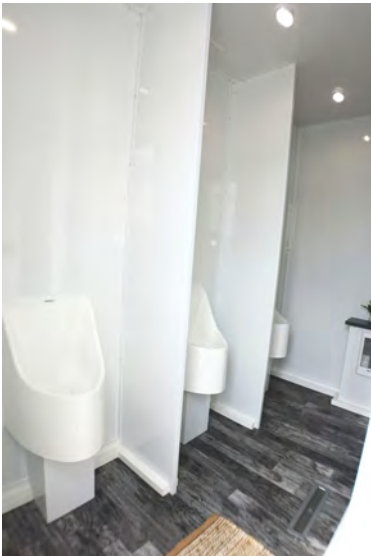

# ADA + 6 Private Restroom Trailer

Our ADA Plus 6 restroom trailer combines accessibility, capacity, and comfort in one sleek design. Featuring a fully ADA-compliant restroom that meets California ADA requirements alongside 6 additional private restrooms, it's built to accommodate every guest with ease. Perfect for events of any size, it delivers a seamless, upscale restroom experience.

## SPECIFICATIONS

Number of Stations	7 - 4 Men, 2 Women, 1 ADA
Box Size	25' x 8' 4"
Length w/ tongue	31'
Width w/ Stairs	13' 6"
Fresh Water Tank	200 Gallons
Waste Tank	475 Gallons
Power Requirements	2 dedicated 120 Volt-20 amps or (1) 50 amp California twist lock
No. of AC Units	2

## STANDARD FEATURES

- 7 Restrooms total: 4 Men, 2 Women, 1 Unisex ADA
- Equipped with dual AC/Heating
- Self-contained and sets up quickly
- Porcelain flushing toilets
- Hot and cold water controls
- Large mirror, sink and vanity
- Seamless Gel-coated Fiberglass
- Smart Touch Digital Thermostat