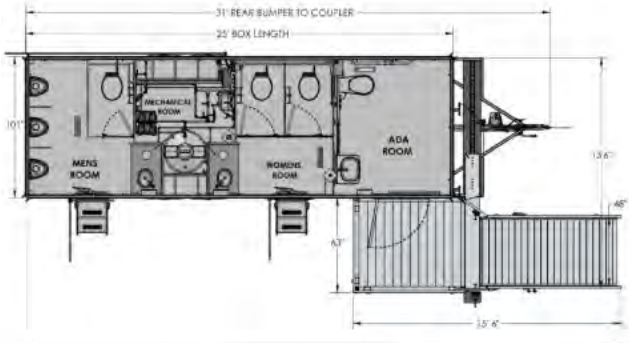

# ADA + 6 Private Restroom Trailer

Our ADA Plus 6 restroom trailer combines accessibility, capacity, and comfort in one sleek design. Featuring a fully ADA-compliant restroom that meets California ADA requirements alongside 6 additional private restrooms, it's built to accommodate every guest with ease. Perfect for events of any size, it delivers a seamless, upscale restroom experience.

## SPECIFICATIONS

Number of Stations	7 - 4 Men, 2 Women, 1 ADA
Box Size	25' x 8' 4"
Length w/ tongue	31'
Width w/ Stairs	13' 6"
Fresh Water Tank	200 Gallons
Waste Tank	475 Gallons
Power Requirements	2 dedicated 120 Volt-20 amps or (1) 50 amp California twist lock
No. of AC Units	2

## STANDARD FEATURES

- 7 Restrooms total: 4 Men, 2 Women, 1 Unisex ADA
- Equipped with dual AC/Heating
- Self-contained and sets up quickly
- Porcelain flushing toilets
- Hot and cold water controls
- Large mirror, sink and vanity
- Seamless Gel-coated Fiberglass
- Smart Touch Digital Thermostat